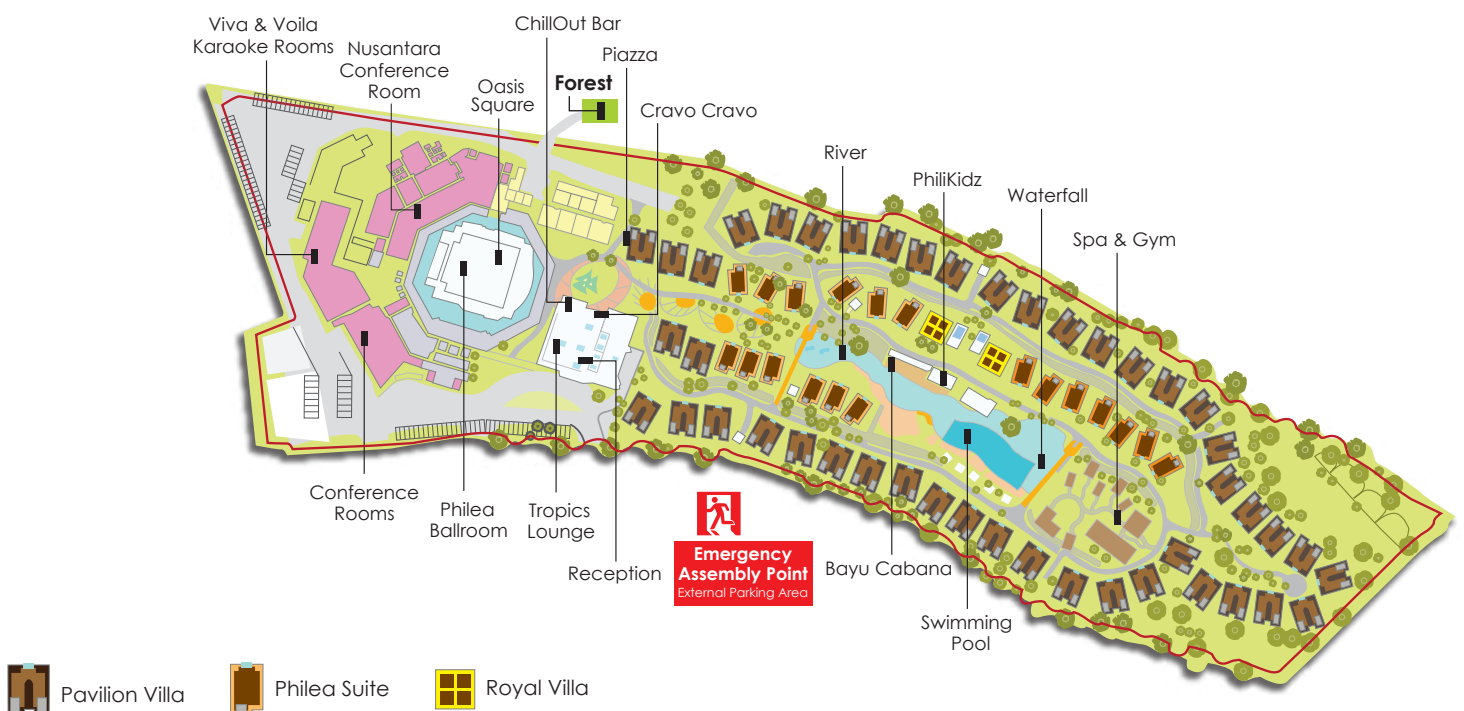

BANQUET AND CONFERENCE ROOMS

Venue	Capacity							Area (m²)	Dimensions (m)	Ceiling Height (m)
	Dining	U-shape	Theatre	Class Room	Board Room	Hollow Square	Cocktail			
Philea Ballroom	560 (Without Stage)	81	600	390	50	140	700	620	25.6 x 24.4	5.49
	500 (With Stage)	500 (Double U-shape)								
Philea 1	210 (Without Stage)	60	200	120	50	70	300	310	12.8 x 12.2	5.49
	180 (With Stage)	115 (Double U-shape)								
Philea 2	210 (Without Stage)	60	207	138	50	70	300	310	12.8 x 12.2	5.49
	150 (With Stage)	115 (Double U-shape)								
Nusantara	110 (Without Stage)	63 (Without Stage)	168 (Without Stage)	78 (Without Stage)	55 (Without Stage)	55 (Without Stage)	150 (Without Stage)	-	-	3.6
	80 (With Stage)	51 (With Stage)	140 (With Stage)	63 (With Stage)	43 (With Stage)	43 (With Stage)	120 (With Stage)	-	-	
Cumin	20	15	40	22	12	18	30	46.77	9.37 x 4.69	3.02
Cardamon	20	15	40	22	12	18	30	46.77	9.37 x 4.69	3.02
Coriander	10	9	15	9	8	12	15	22.864	4.38 x 5.22	3.02
Cinnamon	10	9	15	9	8	12	15	20.54	4.38 x 5.22	3.02
Oasis	540 (Without Stage)	-	800	-	-	-	900	-	-	-
	500 (With Stage)									
Bayu Cabana	44	-	-	-	-	-	50	-	-	-
Piazza	-	-	-	-	-	-	100	-	-	-

RESORT MAP